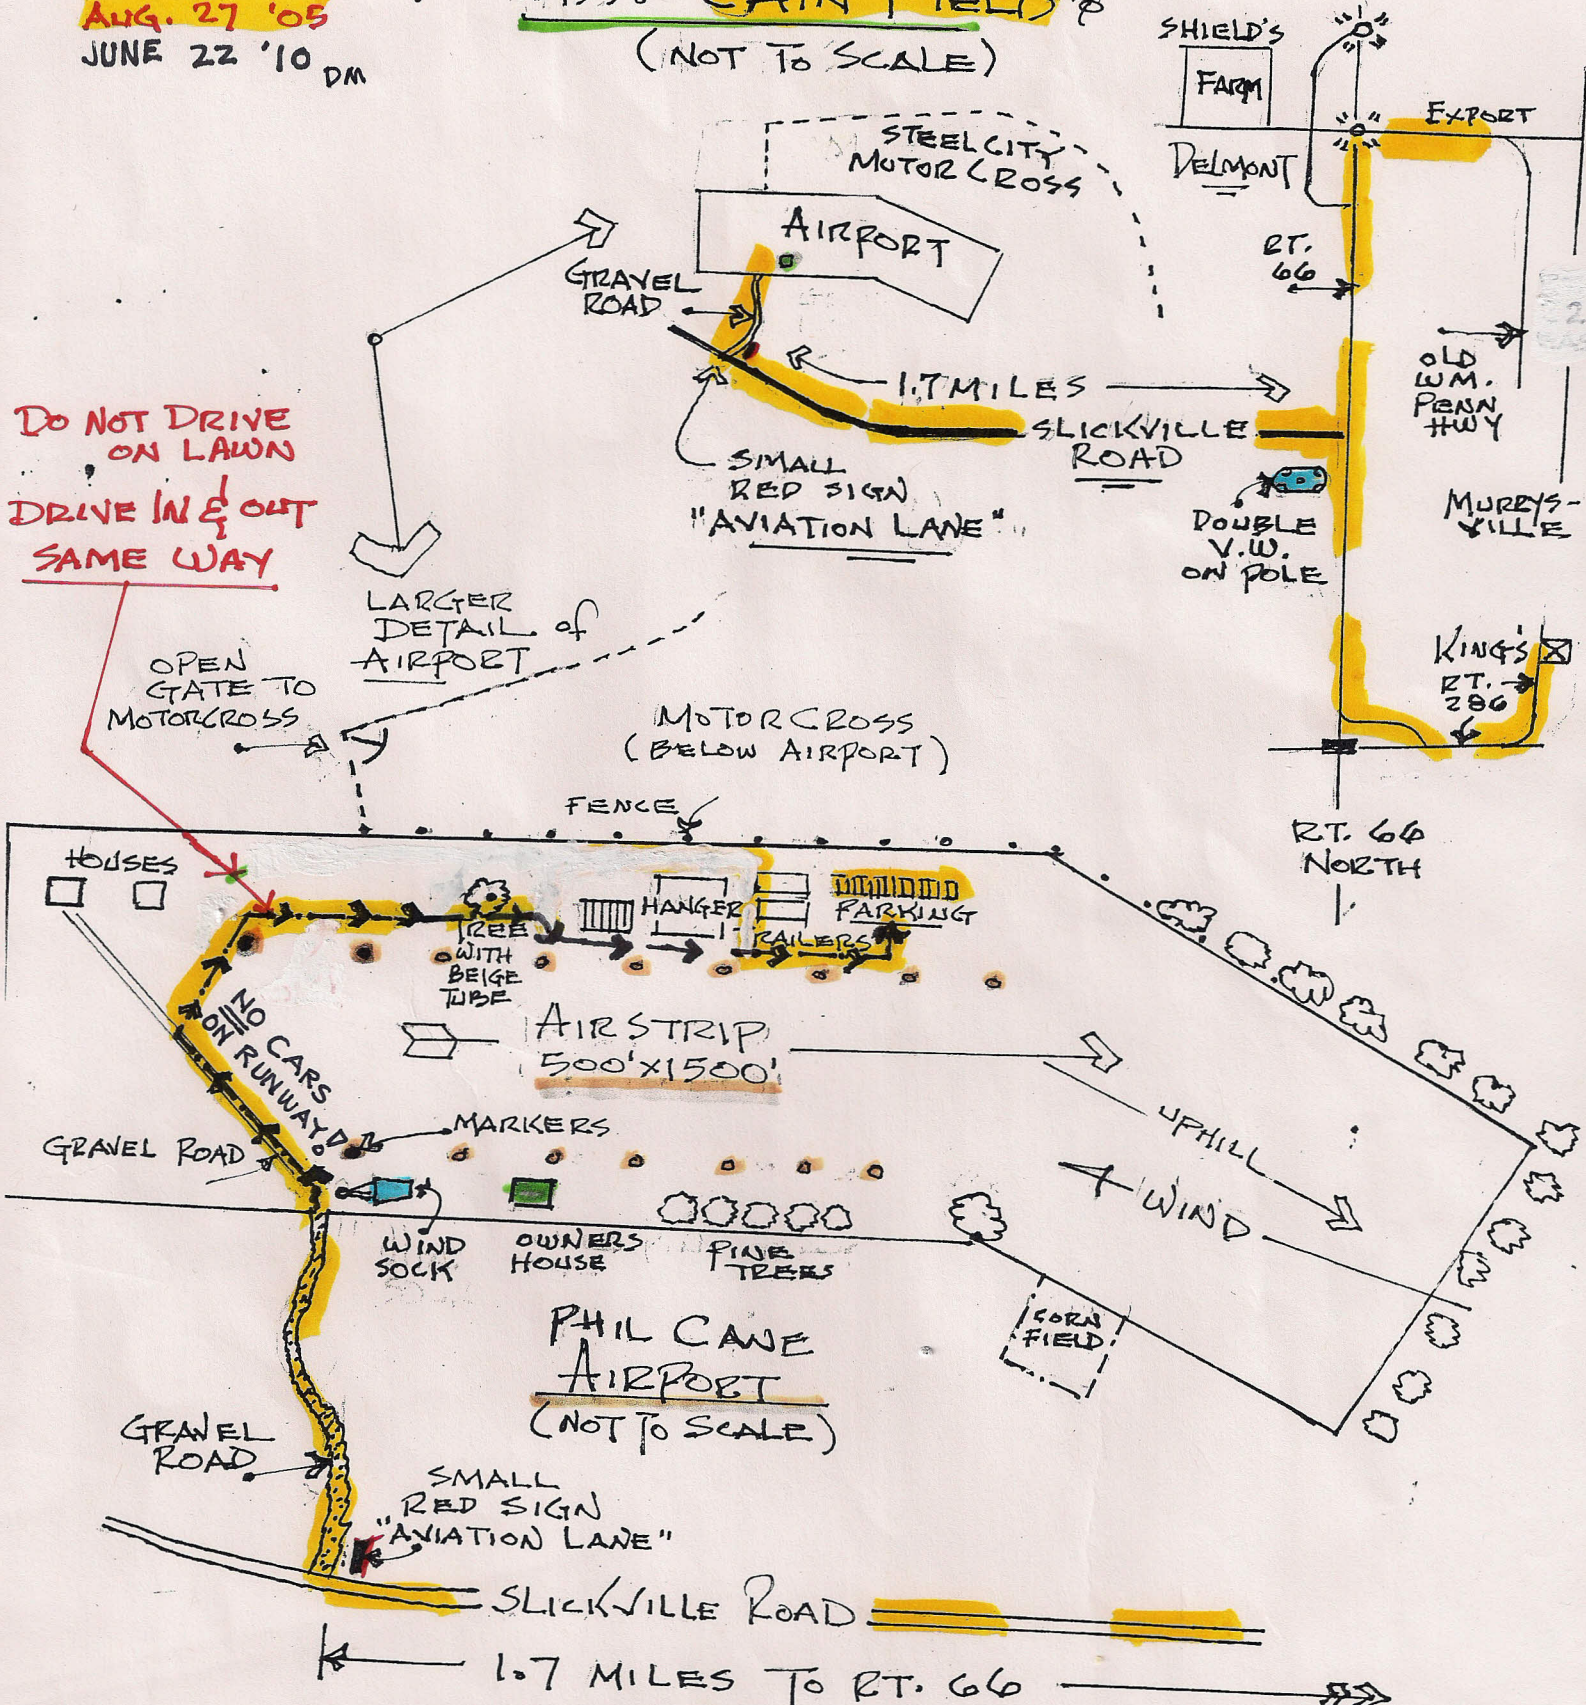

REVISED  
 AUG. 27 '05  
 JUNE 22 '10 DM

MASS: CAIN FIELD  
 (NOT TO SCALE)

DO NOT DRIVE ON LAWN  
 DRIVE IN & OUT SAME WAY

LARGER DETAIL of AIRPORT

1.7 MILES TO RT. 66  
 (SET YOUR ODOMETER TO ZERO AT RT. 66)

141 AVIATION LANE      N 40° 26.735  
 EXPORT, PA              W 79° 33.408  
 OFF SLICKVILLE COUNTY ROAD