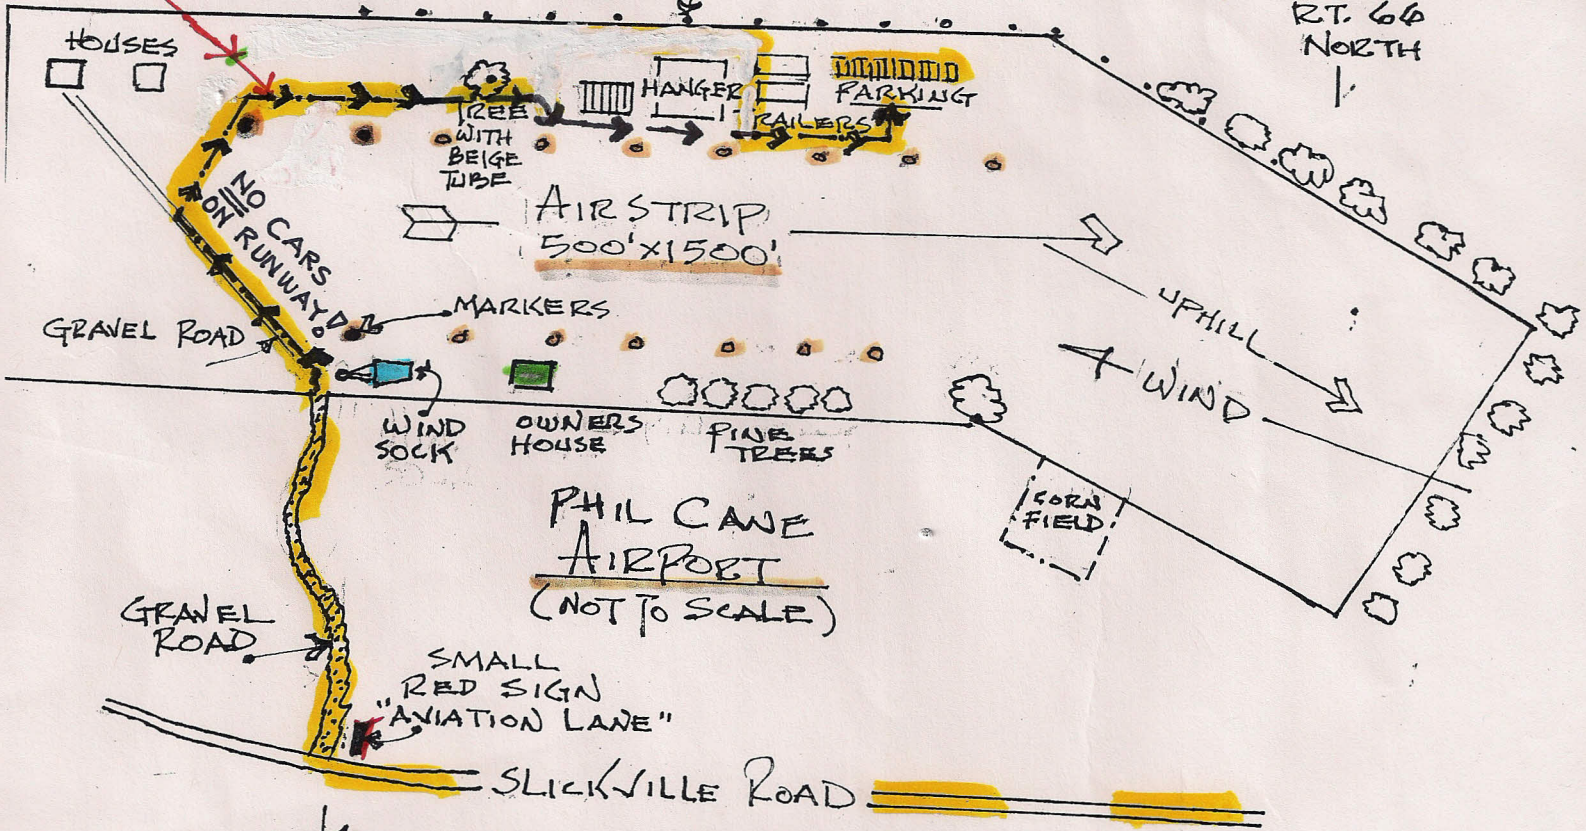

REVISED  
 AUG. 27 '05  
 JUNE 22 '10 DM

MASS: CAIN FIELD  
 (NOT TO SCALE)

DO NOT DRIVE ON LAWN  
 DRIVE IN & OUT SAME WAY

LARGER DETAIL of AIRPORT

1.7 MILES TO RT. 66  
 (SET YOUR ODOMETER TO ZERO AT RT. 66)

141 AVIATION LANE      N 40° 26.735  
 EXPORT, PA              W 79° 33.408  
 OFF SLICKVILLE COUNTY ROAD